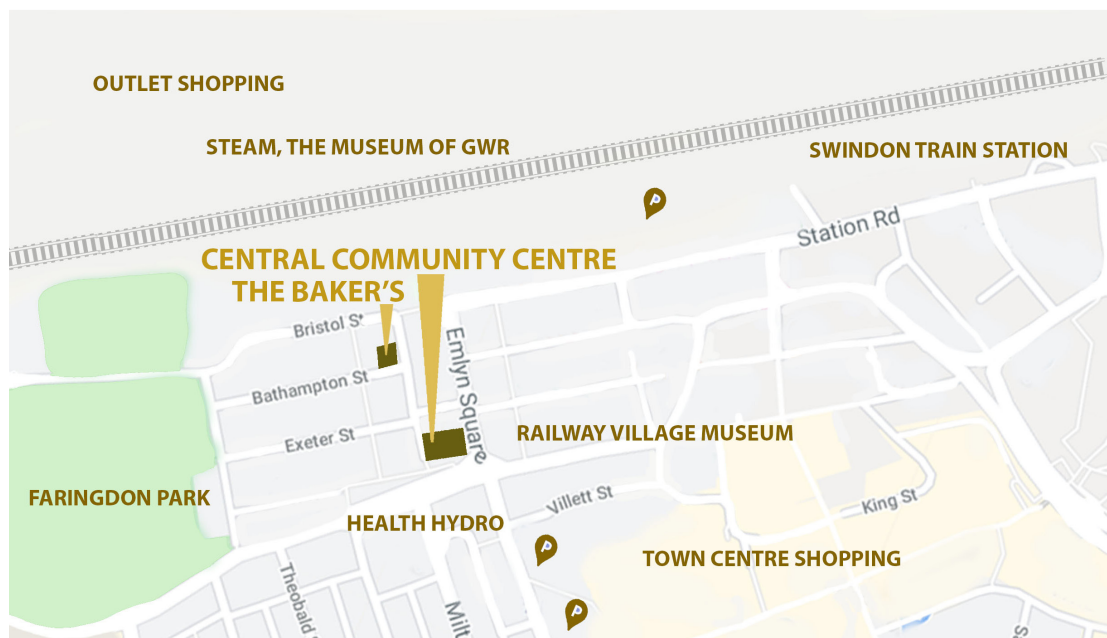

Find Us

Swindon Central Community Centre. Emlyn Square,
Swindon, SN1 5BP, Wiltshire, England.

Please contact the bookings manager to arrange a viewing or
make an enquiry about facilities:
centralcommunitycentre@mechanics-trust.org.uk

www.mechanics-trust.org.uk